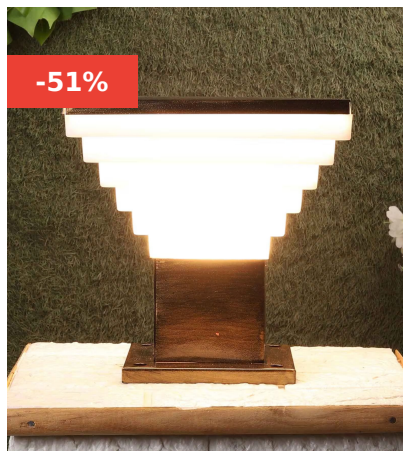

**DELUX METAL
AND PVC CLASSY
GATE LIGHT -
ANTIQUE,
SQUARE**

[View Product](#)

SKU: BI-GL-Delux

Price: ₹799.00 ~~₹389.00~~