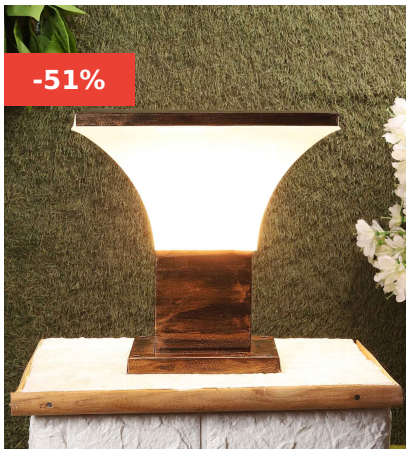

[View Product](#)

SKU: BI-GL-Duplex-Gray

Price: ₹989.00 ₹549.00

**DILWALE SQUARE
METAL AND PVC
CLASSY GATE
LIGHT - BLACK**

[View Product](#)

SKU: BI-GL-Dilwale-
Black

Price: ₹799.00 ₹389.00

**DILWALE SQUARE
METAL AND PVC
CLASSY GATE
LIGHT - COPPER**

[View Product](#)

SKU: BI-GL-Dilwale-
Copper

Price: ₹799.00 ₹389.00

**DILWALE SQUARE
METAL AND PVC
CLASSY GATE
LIGHT - GRAY**

[View Product](#)

SKU: BI-GL-Dilwale-
Gray

Price: ₹799.00 ₹389.00

**DILWALE SQUARE
METAL AND PVC
CLASSY GATE
LIGHT - SILVER**