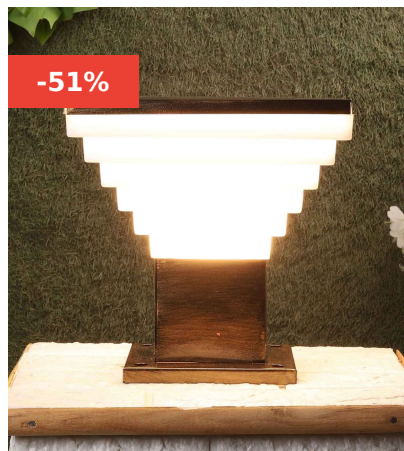

**DELUX METAL
AND PVC CLASSY
GATE LIGHT -
ANTIQUE,
SQUARE**

[View Product](#)

SKU: BI-GL-Delux

Price: ₹799.00 ~~₹389.00~~