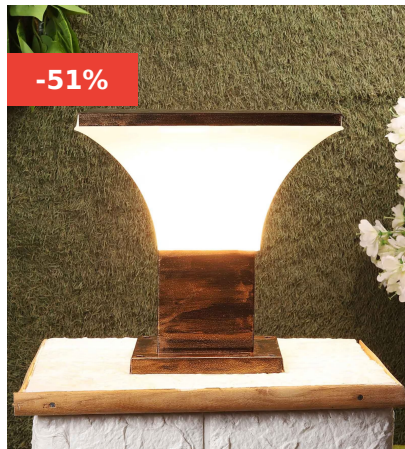

[View Product](#)

SKU: BI-GL-Duplex-Gray

Price: ₹989.00 ₹549.00

**DILWALE SQUARE
METAL AND PVC
CLASSY GATE
LIGHT - ANTIQUE**

[View Product](#)

SKU: BI-GL-Dilwale-
Antique

Price: ₹799.00 ₹389.00

**DILWALE SQUARE
METAL AND PVC
CLASSY GATE
LIGHT - BLACK**

[View Product](#)

SKU: BI-GL-Dilwale-
Black

Price: ₹799.00 ₹389.00

**DILWALE SQUARE
METAL AND PVC
CLASSY GATE
LIGHT - COPPER**

[View Product](#)

SKU: BI-GL-Dilwale-
Copper

Price: ₹799.00 ₹389.00

**DILWALE SQUARE
METAL AND PVC
CLASSY GATE
LIGHT - GRAY**