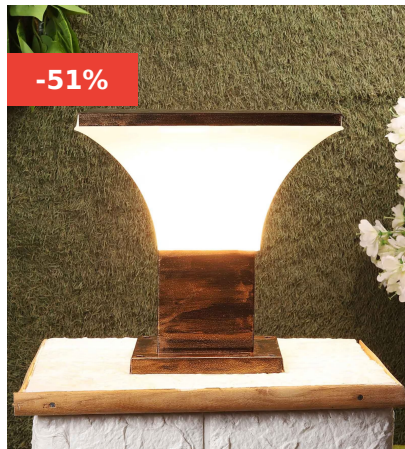

**DILWALE SQUARE
METAL AND PVC
CLASSY GATE
LIGHT - COPPER**

[View Product](#)

SKU: BI-GL-Dilwale-
Copper

Price: ₹799.00 ₹389.00